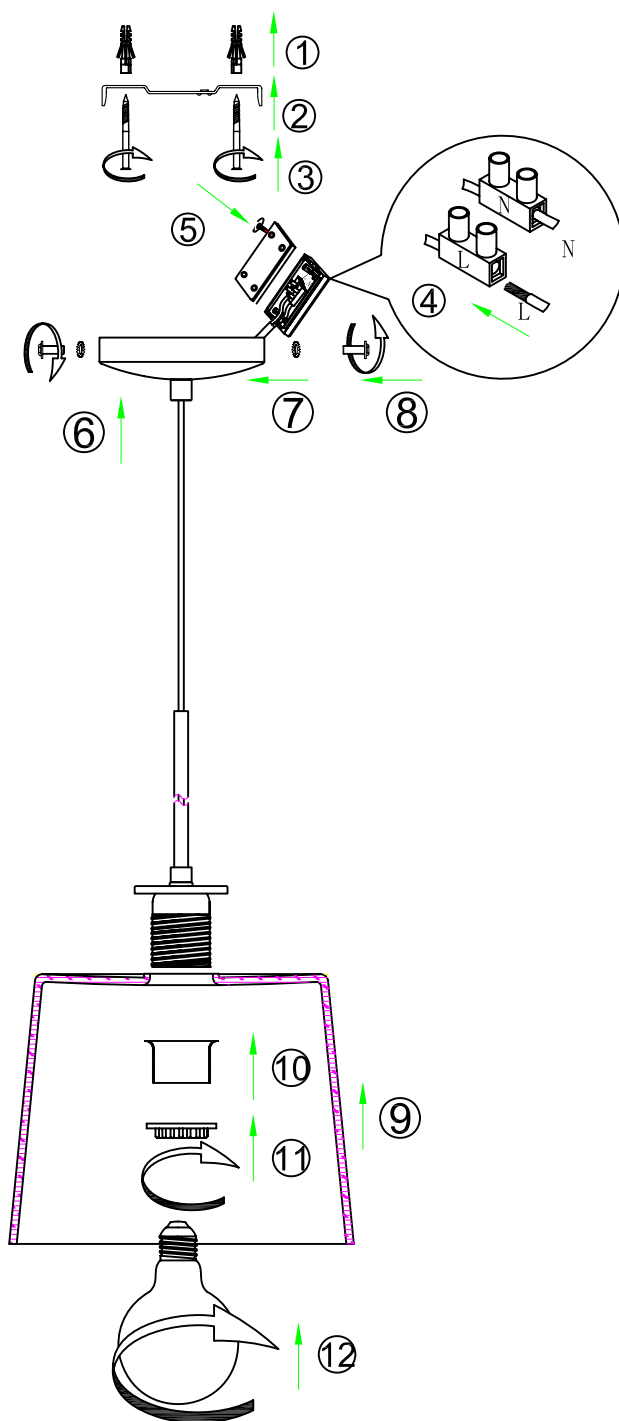

INSTALLATION INSTRUCTION

Item No. : 5328/016

FEATURE

- Lamp Type: Self-ballasted fluorescent lamp

E27 ϕ 90 Max 14W 220-240V~ 50Hz

OR E27 G80 Max 60W 220-240V~ 50Hz

The lamp can be only indoor used

If in doubt, consult a qualified electrician or contact your retail outlet. Ensure that you always install the fitting to the relevant regulations. Certain regulations indicate that lighting fittings should be installed by a qualified electrician.